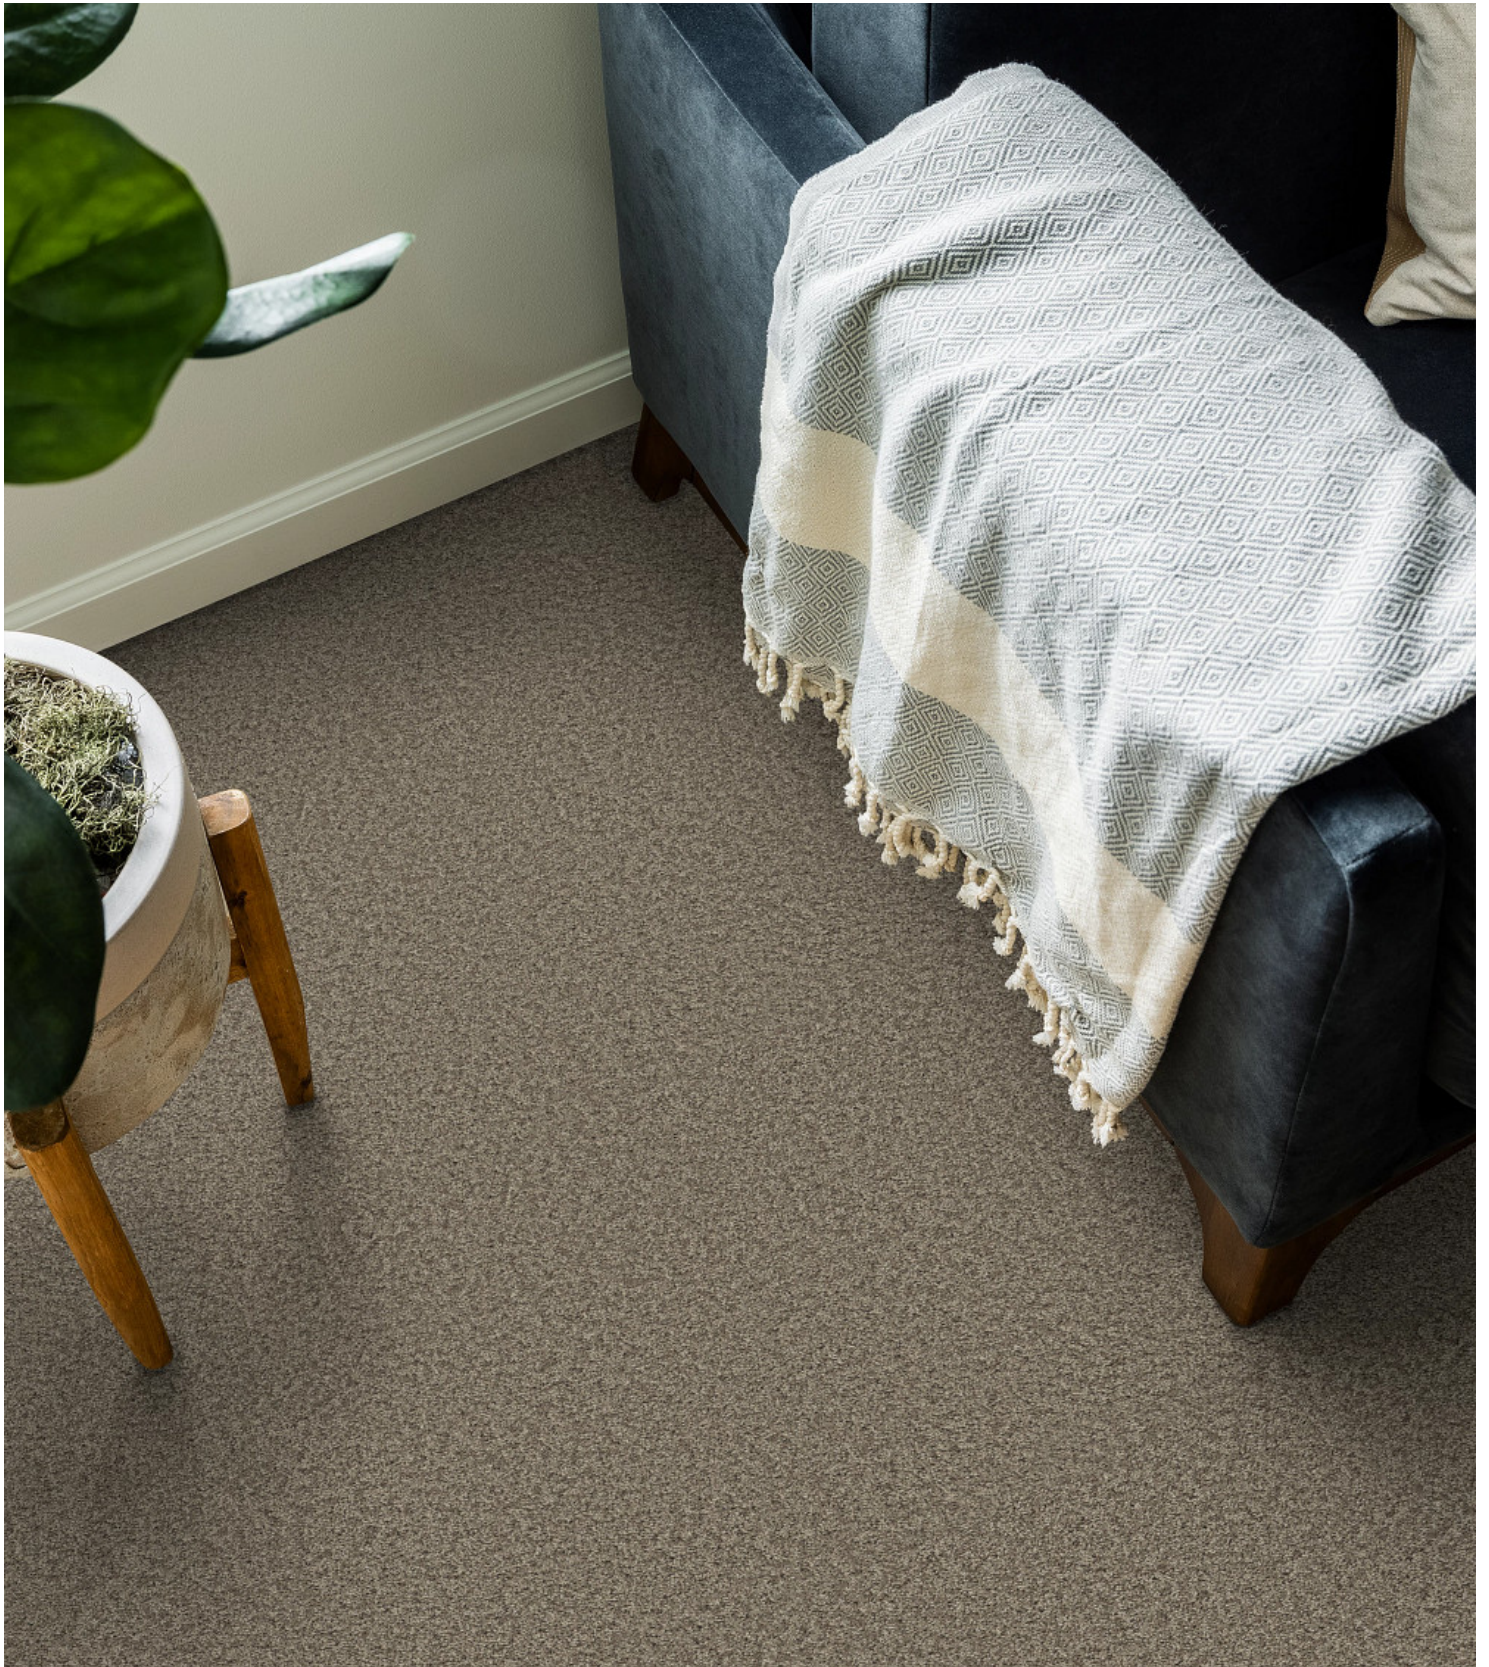

CARPET

Va252

Soft Surface - Shaw Floors

501 Wild Truffle

| | US Units | Metric Units |
|--------------------------------|---|-------------------------|
| Style Number | VA252 | |
| Product Type | Soft Surface - Shaw Floors | |
| Description | Texture | |
| Fiber | 100% Eclipse® Enhanced High Performance Polyester | |
| Dye Method | Continuous Dyed | |
| Primary Backing | Polypropylene | |
| Secondary Backing | ClassicBac® | |
| Product Size | 12 ft | 3.66 m |
| Face Weight | 25 oz/yd ² | 847.6 g/m ² |
| Finished Pile Thickness | 0.59 in | 14.99 mm |
| Gauge | 5/32 in | 25.2 per 10 cm |
| Tufts | 6.5 per in | 26 per 10 cm |
| Density | 1489 oz/yd ³ | 0.055 g/cm ³ |
| Number of Colors | 4 | |
| Pill Test | Pass | |
| FHA Data UM44D | | |
| Certification Number | 53406 | |
| Type | I | |
| Class | 1 | |
| Texture | B | |
| Durability Rating | 0.00 | |
| Warranty | Shaw 10 Year Warranty | |
| Environmental | CRI® Green Label Plus (GLP9984) | |